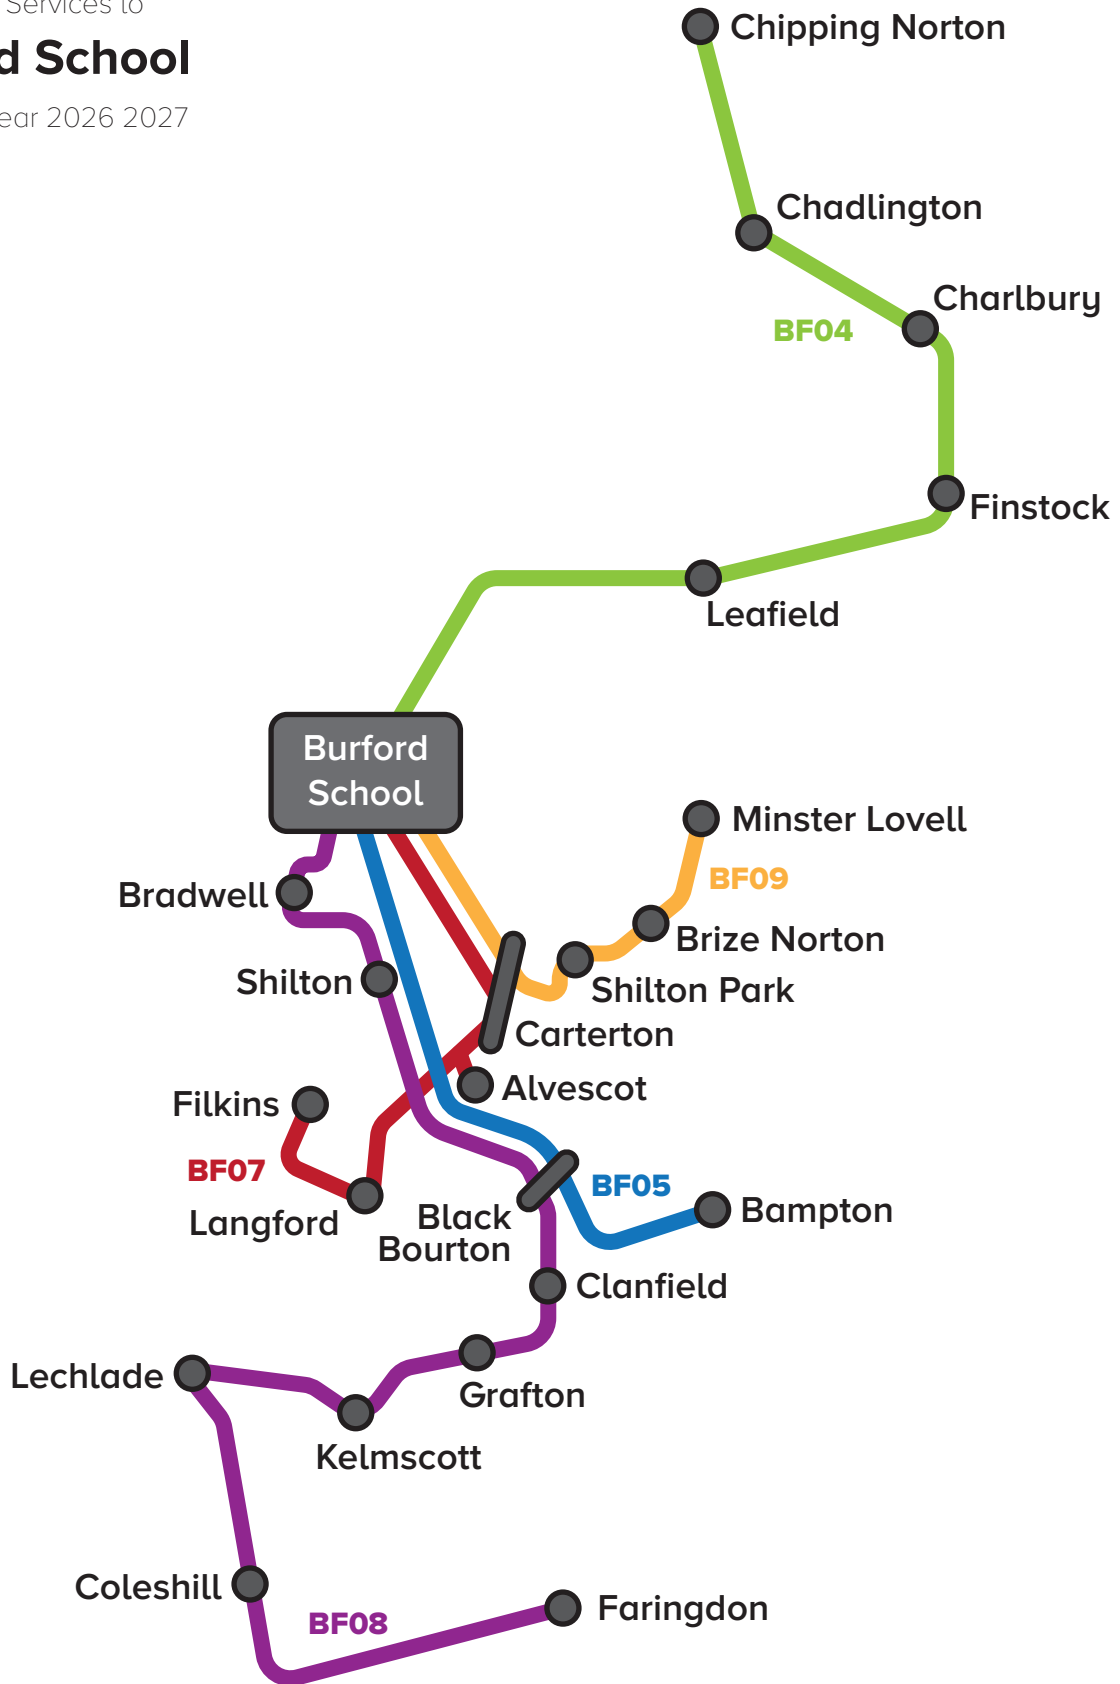

Commercial Services to

Burford School

Academic Year 2026 2027

BF08 is operated by PS Coaches in partnership with Pulhams.